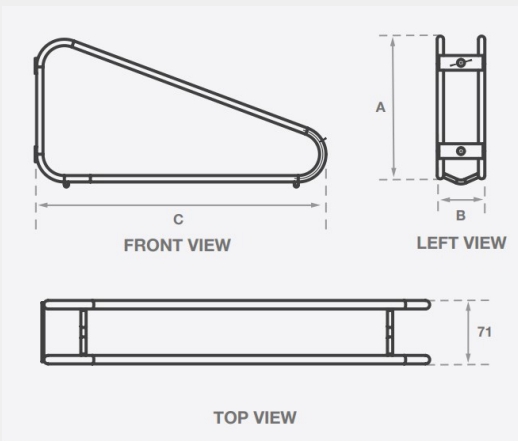

Finish

NCC
COMPLIANT

AS2890
COMPLIANT

LIFETIME
WARRANTY

INSTALLATION
SERVICES
AVAILABLE

Powder coated (optional)

Easy installation