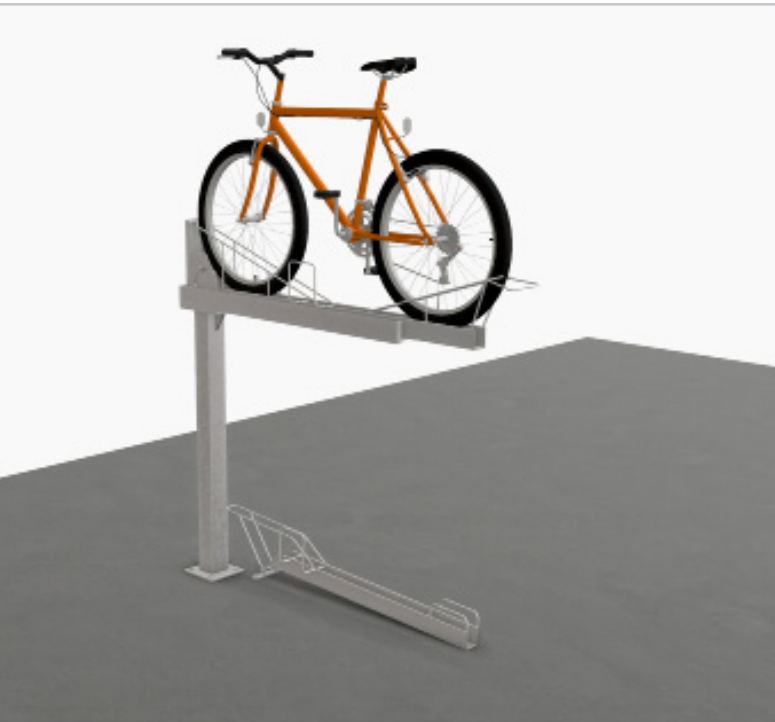

classic
architectural group

For Every Step®

Classic

EziStax

2-Tier Sliding Upper, Fixed Lower Bike Rack

This rack is the perfect choice to optimise your bike storage area capacity. These racks achieve increased efficiency through tiered storage. The top tier features gas lift for ease of use, the bottom level is static.

Features

- Each rack can park a single bicycle on the upper and lower levels for a total of 2 bikes
- To use top tier, simply pull out the sliding base rail until it reaches its pivot point, then fold it down for easy bicycle positioning
- To be spaced in accordance with AS2890.3 requirements
- Product is available in a galvanised finish

Application

Surface mount with base plates. The racks are supported on base plated SHS columns which are simply bolted to existing concrete floor slabs making them suitable for installing in new or retrofit projects. Supplied in knock-down kit form for easy assembly on site.