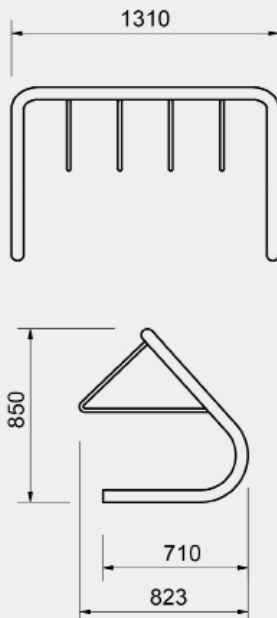

Features

- Single or double sided access
- Heavy duty steel or 316 stainless steel welded construction
- Easy installation process

Application

Surface Mount.

Single side access - 3 bikes using inside bays and 1 bike on each outside rail, total of 5 spaces.

Double sided access - 1 bike alternating on inside bays (entering from each side) and 1 bike on each outside rail, total of 7 spaces.

Finish

Galvanised Stainless Steel

**LIFETIME
WARRANTY**

**INSTALLATION
SERVICES
AVAILABLE**