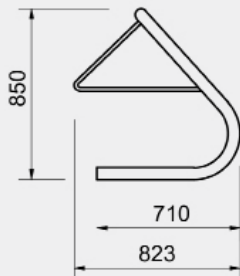

classic
architectural group

For Every Step®

Classic

EziNest 10

Coat Hanger Frame Bike Rack for 10 Bikes

The EziNest 10 is our largest bike rack, designed to keep multiple bicycles neatly organised. Built with a galvanised or stainless steel coat hanger-style frame, it offers outstanding durability, strength, and rust resistance. This easy-to-install rack maximises storage space, making it perfect for garages, sheds, or outdoor areas. Enjoy an efficient, clutter-free way to store your bikes with this versatile and robust solution.

Features

- Single or double sided access
- Heavy duty steel or 316 stainless steel welded construction
- Easy installation process

Application

Surface Mount

Single side access - 5 bikes using inside bays and 1 bike on each outside rail, total of 7 spaces

Double sided access - 1 bike alternating on inside bays (entering from each side) and 1 bike on each outside rail, total of 10 spaces

Finish

Galvanised Stainless Steel

**LIFETIME
WARRANTY**

**INSTALLATION
SERVICES
AVAILABLE**