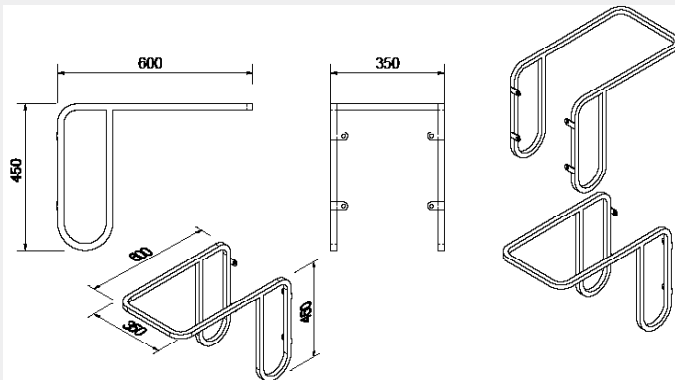

Finish

Black

Powder coated

Easy installation

**LIFETIME
WARRANTY**

**INSTALLATION
SERVICES
AVAILABLE**

Code	Description	Material	Height (mm)	Width (mm)	Length (mm)
SR93BWM	Horizontal Wall Mount Bike Rack	Black Powder Coated	450	350	600