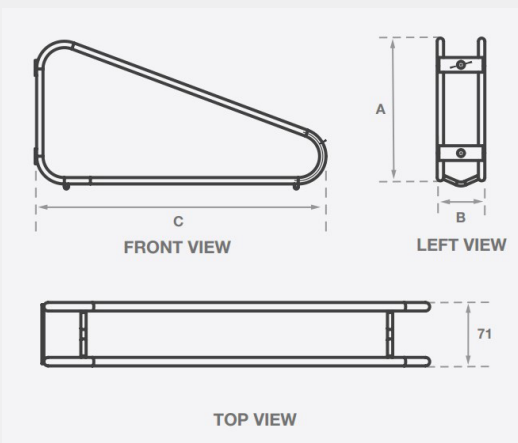

Finish

Black

NCC
COMPLIANT

AS2890
COMPLIANT

LIFETIME
WARRANTY

INSTALLATION
SERVICES
AVAILABLE

Powder coated (optional)

Easy installation