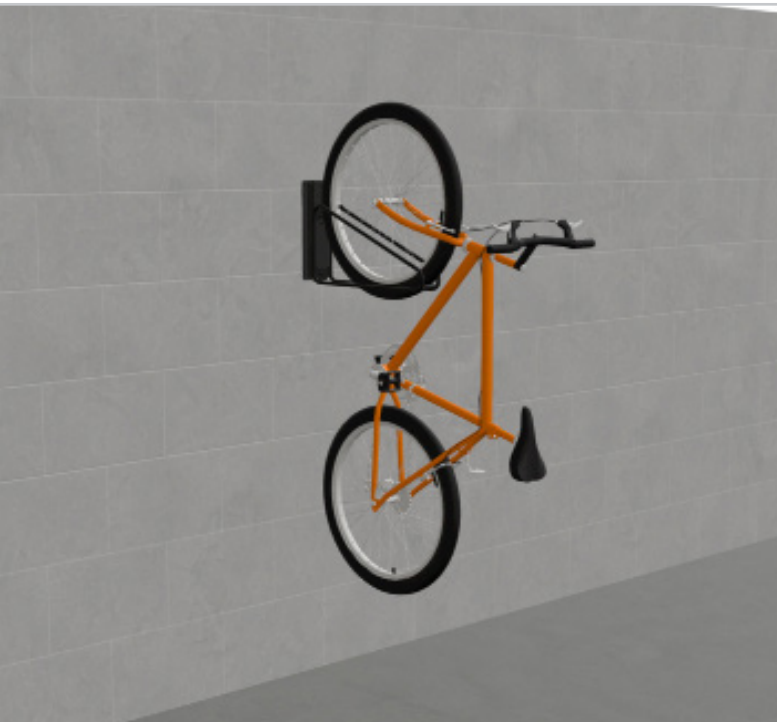

classic
architectural group

For Every Step®

Classic

EziHold Swivel Wall Mounted

Dynamic Triangular Cradle Bike Rack

This rack combines style with smart functionality through its unique hinge design, allowing the rack to swivel smoothly from side to side. This dynamic feature minimises required spacing between racks to just 400mm, meeting Australian Standards for bike storage (AS2890.3) while maximising storage capacity. The innovative cradle securely holds the front wheel, making it easy to lock both the wheel and frame for added security. Perfect for compact, efficient bike storage solutions.

Features

- Features a unique hinge design that allows smooth side-to-side swiveling, reducing required spacing to 400mm and meeting AS2890.3 standards.
- Maximises storage capacity while ensuring compliance with Australian bike storage standards.
- Innovative cradle securely holds the front wheel, enabling easy locking of both wheel and frame for enhanced security.
- Ideal for compact and efficient bike storage solutions.

 Powder coated (optional)

 Easy installation