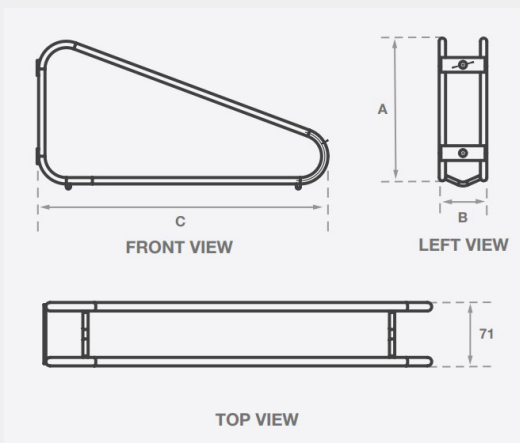

Finish

Black

NCC
COMPLIANT

AS2890
COMPLIANT

LIFETIME
WARRANTY

INSTALLATION
SERVICES
AVAILABLE

Powder coated (optional)

Easy installation