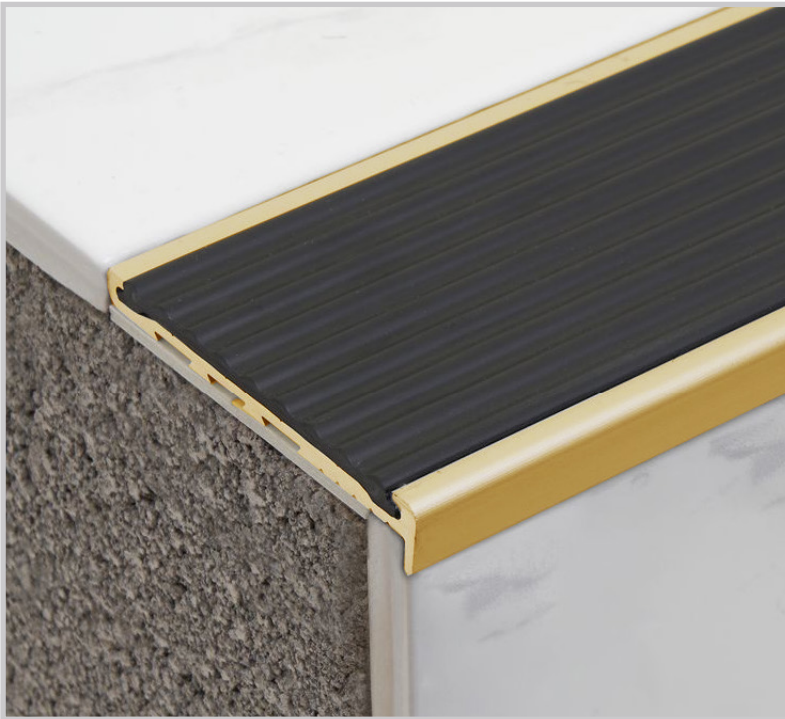

classic
architectural group

For Every Step

Tredfx

IBB140-H

Solid Brass Safety Stair Nosing for Rebated Applications

Contemporary appearance together with durability makes the Tredfx range the preferred choice of many of today's specifiers. This range includes a large variety of styles to suit different substrates and applications. Make your staircase safer and smart looking with ribbed polymer insert stair nosings.

Features

- Interior and exterior use
- Ribbed polymer insert
- Square back, short raked front

Application

Rebated – Timber / Tile
(Suggested rebate size: 57mm wide x 6-7mm deep)

Supply Includes:

Cut to size. Drilled with fixings. CA290 adhesive and polymer insert.

Length

3650 mm
(Cut-to-length service available)

Insert Colors

Solid Brass Colours

**LIFETIME
WARRANTY**

**INSTALLATION
SERVICES
AVAILABLE**

**NCC
COMPLIANT**

**AS1428
COMPLIANT**