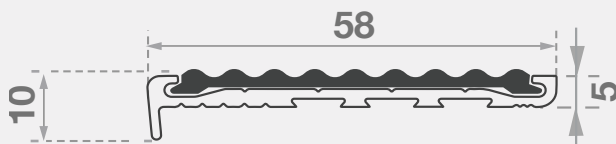

Features

- Interior and exterior use
- Ribbed polymer insert
- Square back, short raked front

Application

Rebated – Timber / Tile
(Suggested rebate size: 57mm wide x 6-7mm deep)

Supply Includes:

Cut to size. Drilled with fixings. CA290 adhesive and polymer insert.

Length

3650 mm
(Cut-to-length service available)

Insert Colors

Solid Brass Colours

**LIFETIME
WARRANTY**

**INSTALLATION
SERVICES
AVAILABLE**

**NCC
COMPLIANT**

**AS1428
COMPLIANT**