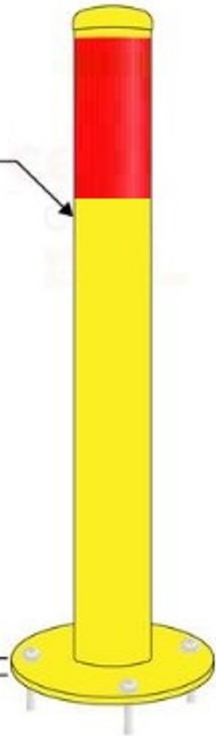

Ø300mm
Base Plate

4 Mounting Holes
Ø18mm

Ø140mm

1300mm

10mm Thick