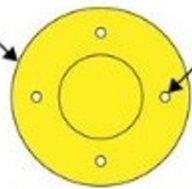

Ø300mm
Base Plate

4 Mounting Holes
Ø18mm

Ø140mm

1300mm

10mm Thick