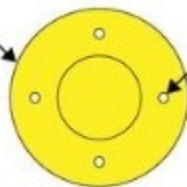

Ø300mm
Base Plate

4 Mounting Holes
Ø18mm

Ø165mm

1300mm

10mm Thick