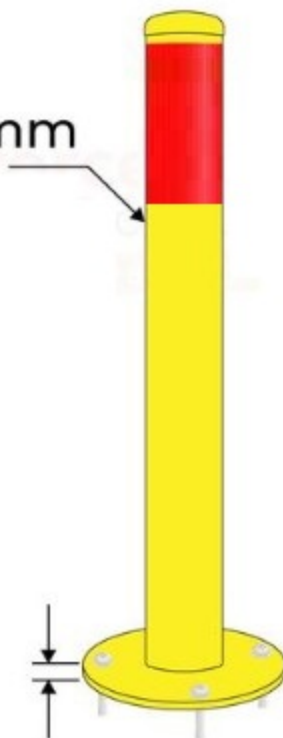

Ø300mm
Base Plate

4 Mounting Holes
Ø18mm

Ø165mm

1300mm

10mm Thick