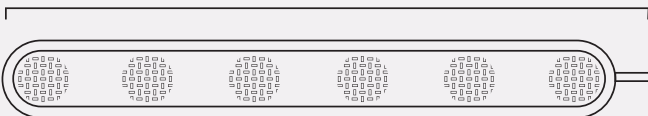

Features

- Bladed shaft
- Available in 300mm strips x 10mm shaft
- Available in Hazard and Directional profiles
- UV stable, extremely hard wearing and durable
- Specifically designed to be installed into concrete

Application

Interior and exterior

Colours

LRV Guide

Colour	Dry
Beige	26.55
Black	5.21
Blue	9.40
Charcoal	13.48
Cobalt	16.40
Grey	17.01
Terracotta	11.80
Yellow	68.00

300.0

**LIFETIME
WARRANTY**

**INSTALLATION
SERVICES
AVAILABLE**