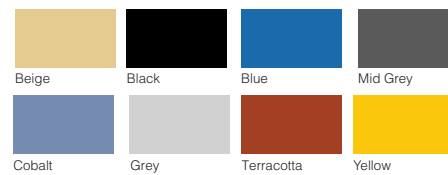

classic
architectural group

For Every Step

Classic Tredfx

Pathfinder PD49 Concrete

Polyurethane TGSi Individual Directional Bar Tactile

Classic's Polyurethane range of tactile indicators have been designed for safety and durability, and are an innovative tactile solution. Made from high quality polyurethane, these tactiles will last the distance. Even in the harsh Australian climate, they will not crack, fracture or chip with substrate movement. They are easy to install and can be used on a wide range of substrates.

Application

Interior and exterior

Colours

LRV Guide

Colour	Dry
Beige	26.55
Black	5.21
Blue	9.40
Charcoal	13.48
Cobalt	16.40
Grey	17.01
Terracotta	11.80
Yellow	68.00

300.0

**LIFETIME
WARRANTY**

**INSTALLATION
SERVICES
AVAILABLE**