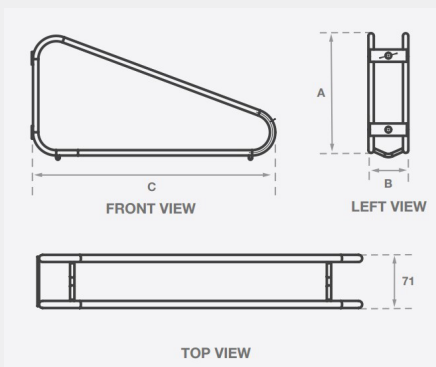

NCC
COMPLIANT

AS2890
COMPLIANT

LIFETIME
WARRANTY

INSTALLATION
SERVICES
AVAILABLE

Powder coated

Easy installation