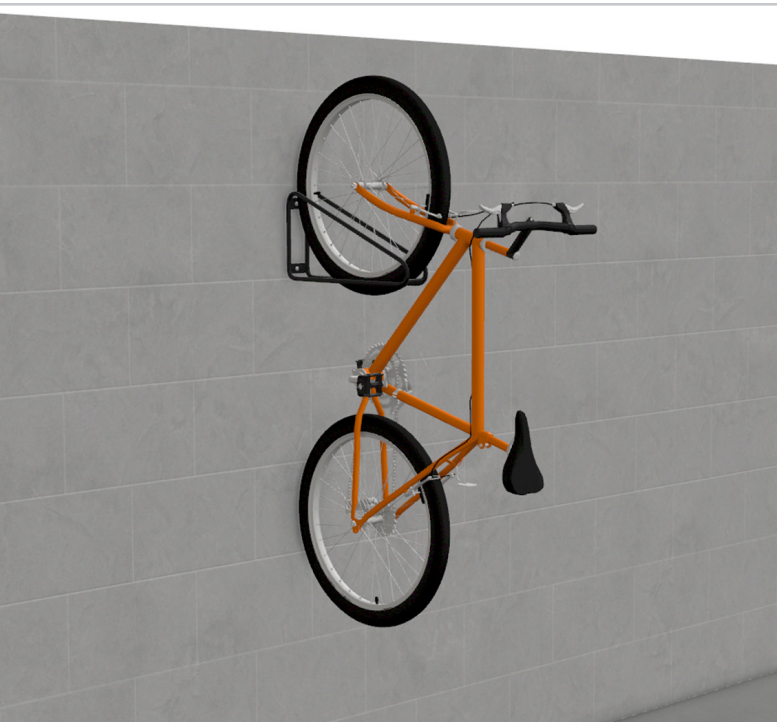

classic
architectural group

For Every Step®

Classic

EziHold Tri Wall Mounted

Triangular Cradle Bike Rack

The EziHold Tri Wall Mounted is a high-density bike storage system designed for maximum space efficiency. It can be installed individually or in larger clusters, making it ideal for car parks, bike storage rooms, and other indoor or covered areas. The EziHold Tri Wall Mounted features a gentle cradle for the front wheel, ensuring bike safety and easy access for parking. It can be mounted directly onto existing walls or opt for the EziHold Tri Post Mounted for added versatility.

Features

- Robust wall-mounted bike rack made from durable, hot-dip galvanised mild steel.
- Securely holds one full-size bicycle.
- Versatile for indoor and outdoor use.

Application

Wall Mount

Finish

Black