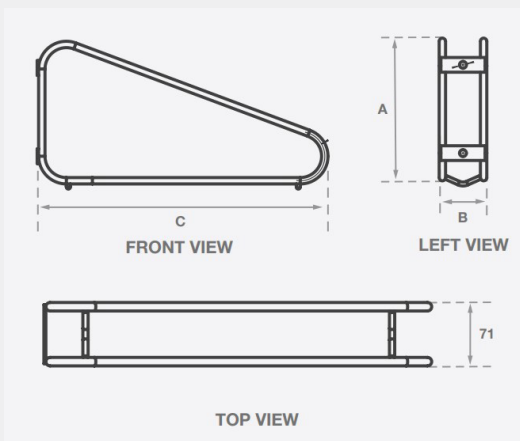

Finish

Black

NCC
COMPLIANT

AS2890
COMPLIANT

LIFETIME
WARRANTY

INSTALLATION
SERVICES
AVAILABLE

Powder coated (optional)

Easy installation