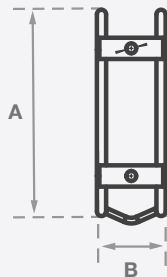

classic
architectural group

For Every Step

Classic

Bicycle Rack – Wall Triangular Vertical

Black Powder Coated

Classic's Triangular Vertical Wall Mount bike rack is ideal for areas where there is limited floor space. This product can be mounted directly onto a wall or a vertical post. This rack is best suited to garages, end of trip facilities or bike rooms where floor space may be limited.

Application

Wall Mount- Supports 1 bike to hang vertically in a space efficient design.

Material

Black powder coated

Colour

Black

Code	Description	Material	A height (mm)	B width (mm)	C length (mm)
SR94BWW	Wall mount bicycle rack	Black Powder Coated	301	97	595

LEFT VIEW

**LIFETIME
WARRANTY**

**INSTALLATION
SERVICES
AVAILABLE**

Powder coated

Weather resistant