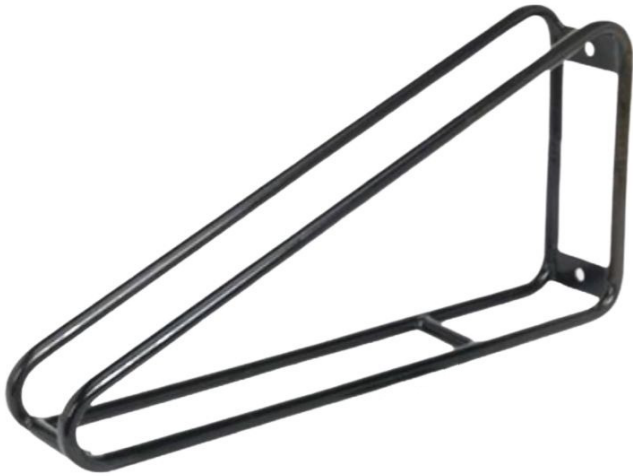

classic
architectural group

For Every Step

Classic

Bicycle Rack – Wall Triangular Vertical

Black Powder Coated

Classic's Triangular Vertical Wall Mount bike rack is ideal for areas where there is limited floor space. This product can be mounted directly onto a wall or a vertical post. This rack is best suited to garages, end of trip facilities or bike rooms where floor space may be limited.

Application

Wall Mount- Supports 1 bike to hang vertically in a space efficient design.

Material

Black powder coated

Colour

Black

Code	Description	Material	A height (mm)	B width (mm)	C length (mm)
SR94BWW	Wall mount bicycle rack	Black Powder Coated	301	97	595