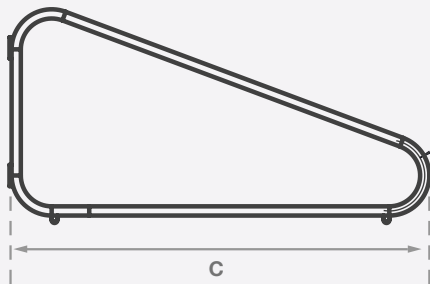

classic
architectural group

For Every Step

Classic

Bicycle Rack – Wall Triangular Vertical

Black Powder Coated

Classic's Triangular Vertical Wall Mount bike rack is ideal for areas where there is limited floor space. This product can be mounted directly onto a wall or a vertical post. This rack is best suited to garages, end of trip facilities or bike rooms where floor space may be limited.

Application

Wall Mount- Supports 1 bike to hang vertically in a space efficient design.

Material

Black powder coated

Colour

Black

Code	Description	Material	A height (mm)	B width (mm)	C length (mm)
SR94BWW	Wall mount bicycle rack	Black Powder Coated	301	97	595