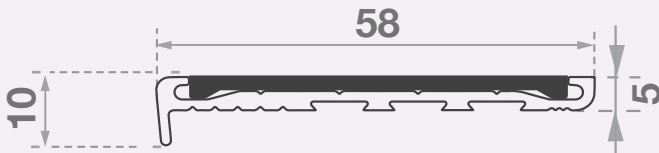

Insert Colours

Solid Brass Colours

**LIFETIME
WARRANTY**

**INSTALLATION
SERVICES
AVAILABLE**

**NCC
COMPLIANT**

**AS1428
COMPLIANT**

LRV (Light Reflectance Value) available

P5 Slip resistance rating

Fire test report available