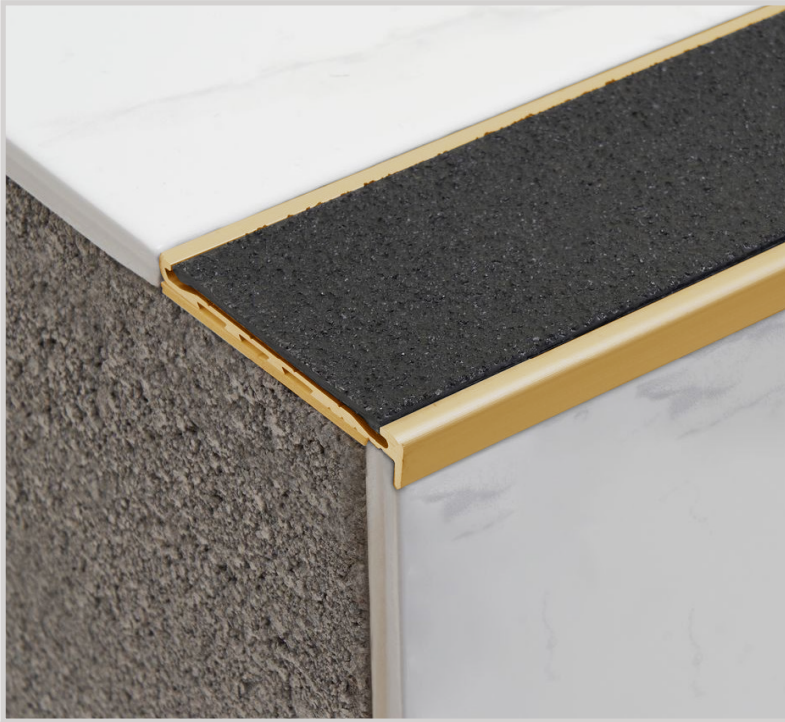

classic
architectural group

For Every Step

Classic Tredfx

IKB140-H

Solid Brass Safety Stair Nosing for Rebated Applications

Popular, proven and endorsed, the Classic Tredfx range is now available in solid brass, with a stair nosing option to suit any type of application. With its rich, lustrous golden hue, brass effortlessly creates an immediate focal point in any building. Easy on the eyes and practical, our solid brass stair nosings age gracefully. Ideal for retro-fitting as well as fitting to new staircases, Classic Tredfx Brass is suitable for interior and exterior environments for increased safety and enhanced aesthetics.

Features

- Premium solid brass
- Interior and exterior use
- Square back, short raked front
- Grit insert

Application

Rebated – Timber / Tile
(Suggested rebate size: 57mm wide x 6-7mm deep)

Supply Includes:

Cut to size. Drilled with fixings.
CA290 adhesive and grit insert.

Length:

3650 mm
(Cut-to-length service available)