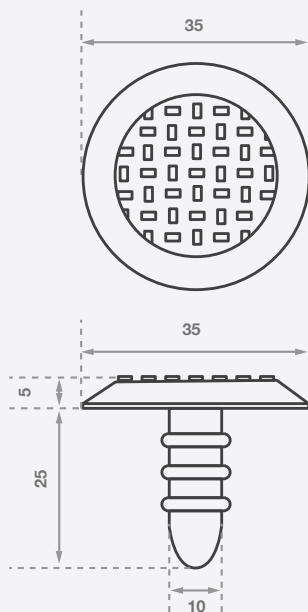

**LIFETIME
WARRANTY**

**INSTALLATION
SERVICES
AVAILABLE**

**NCC
COMPLIANT**

**AS1428
COMPLIANT**

LRV (Light Reflectance Value) available

P5 Slip resistance rating