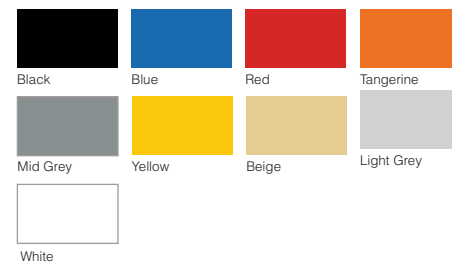

## Classic Tredfx

# Pathfinder PH41P-RAIL

Polyurethane TGSI Individual Tactile for Rail Applications

The Polyurethane range of tactile indicators continues to provide an ultimate solution for the creative designer and specifier. They are designed for installation in aesthetically sensitive applications or where the use of vibrant colours is needed. Polyurethane individual tactiles allow the surrounding floor surface to show between the tactile indicators for an architecturally enhanced appearance.

### Colours

### LRV Guide

Colour	Dry	Wet
Black	2.4	2.6
Blue	4.3	4.7
Red	8.5	9.2
Tangerine	25.4	25.7
Mid Grey	12.9	14.2
Yellow	49.0	48.8
Beige	33.5	34.7
Light Grey	47.8	47.7
White	61.3	62.1

**LIFETIME  
WARRANTY**

**INSTALLATION  
SERVICES  
AVAILABLE**