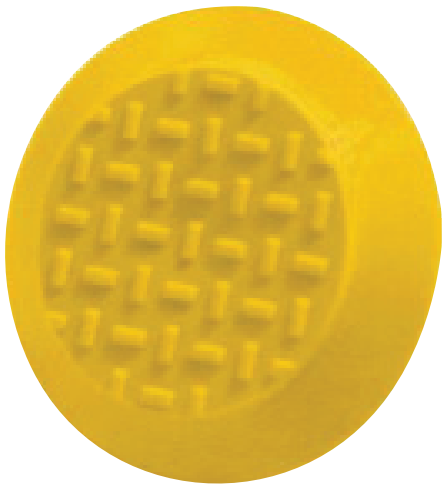

classic
architectural group

For Every Step

Classic Tredfx

Pathfinder PH41P-RAIL

Polyurethane TGSI Individual Tactile for Rail Applications

The Polyurethane range of tactile indicators continues to provide an ultimate solution for the creative designer and specifier. They are designed for installation in aesthetically sensitive applications or where the use of vibrant colours is needed. Polyurethane individual tactiles allow the surrounding floor surface to show between the tactile indicators for an architecturally enhanced appearance.

Features

- Cross-hatch top
- Fin-shaft stud
- Fin-shaft rear stud specifically designed for rail applications
- Sloped sides for safe transition

Application

Interior and exterior