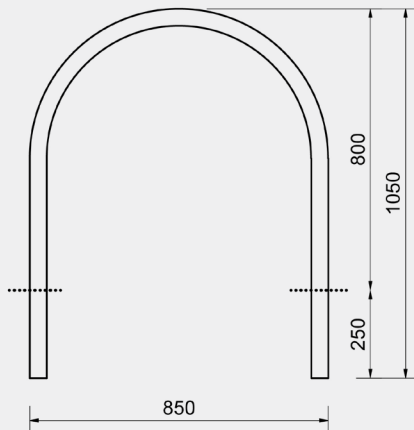

classic
architectural group

For Every Step®

Classic

EziHoop Cl

Cast In Hoop Bike Rack

Make your workplace or facility more bike-friendly with the Classic Ezi Hoop bike rack. Its simple, discreet design offers a secure spot for staff, visitors, and customers to park their bikes. Ideal for small spaces, this rack is perfect for gyms, retail areas, office precincts, and any venue catering to the growing number of cyclists in need of parking. Available in both stainless steel and galvanised finishes.

Application

Cast In

Finish

Galvanised Stainless Steel

Code	Description	Material	Height (mm)	Width (mm)
SR82SHC	Hoop bicycle rail cast in	Stainless Steel	800	850
SR82GHC	Hoop bicycle rail cast in	Galvanised	800	850