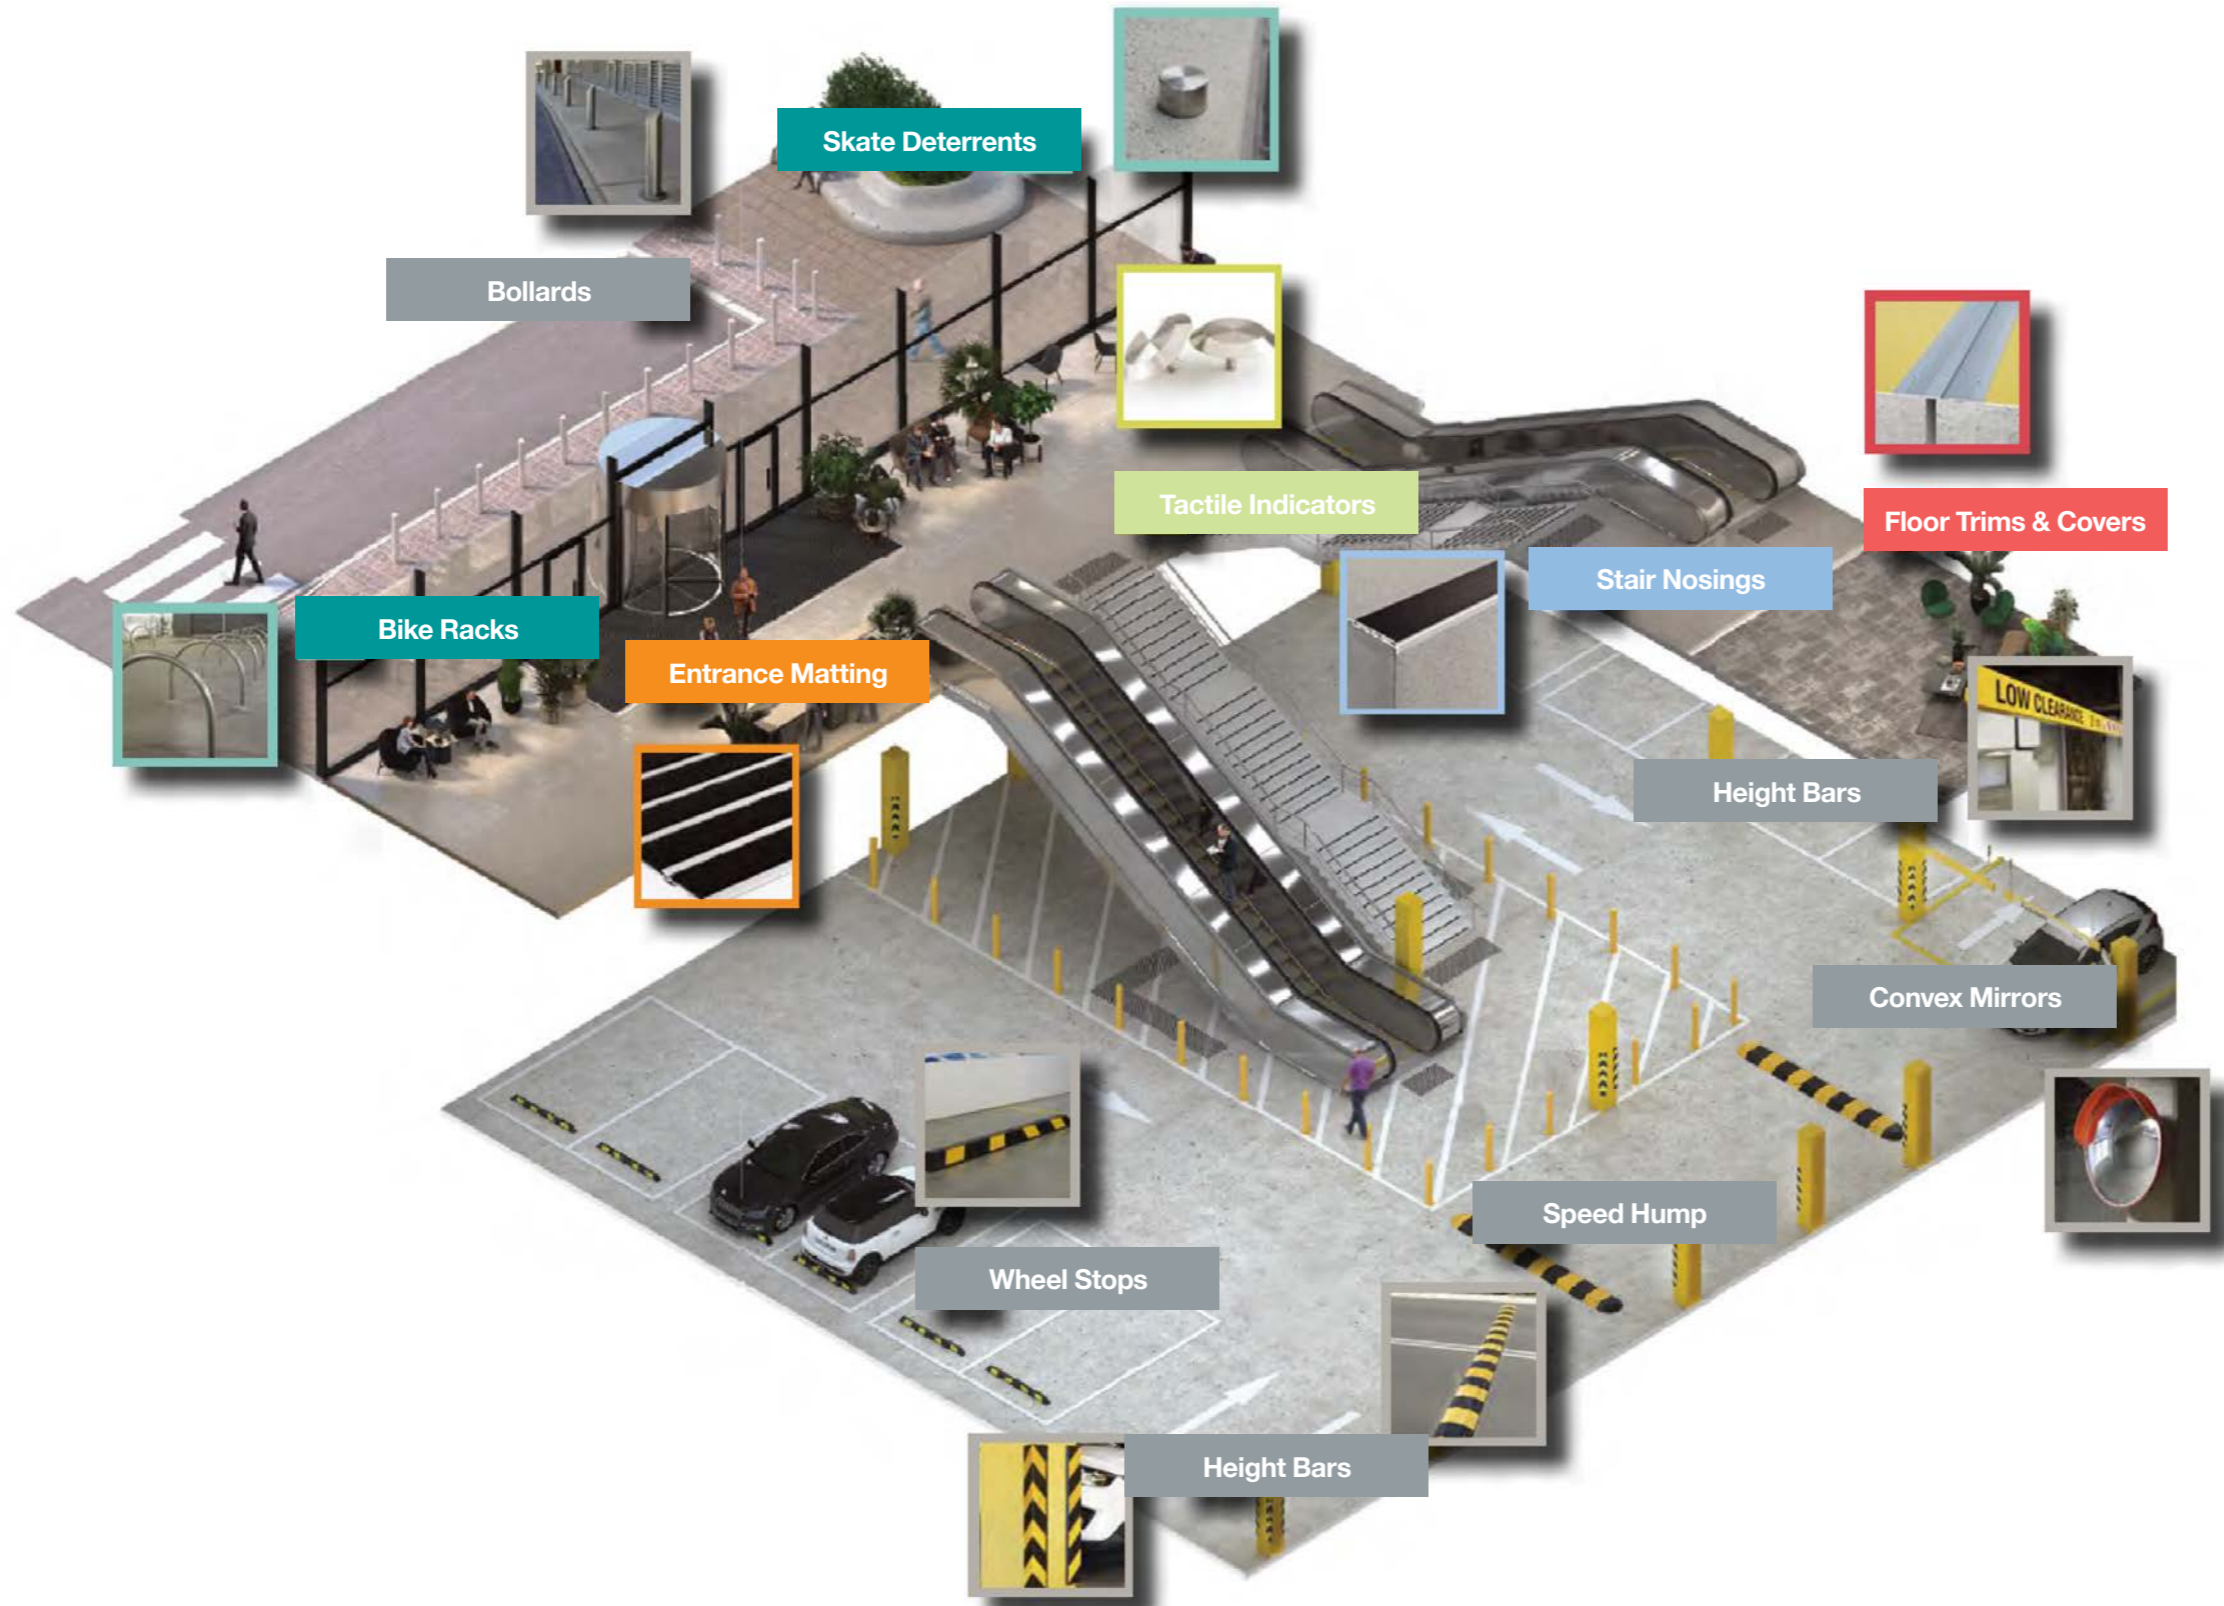

Dream It. Visualise It. Implement It.

Create and visualise a product in your space using Classic's 3D and Augmented Reality technology.

We create better shared spaces. Everyone deserves easy access.

Product Portfolio

We can provide you with a complete solution across all of these products.

Hospitality

classic
architectural group

Entrance Matting

Stair Nosings

Tactile Indicators

Floor Trims & Covers

Car Park Safety