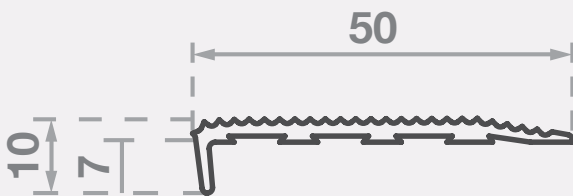

Aluminium Colours

**LIFETIME
WARRANTY**

**INSTALLATION
SERVICES
AVAILABLE**

**NCC
COMPLIANT**

**AS1428
COMPLIANT**

LRV (Light Reflectance Value) available

P4 Slip resistance rating

Fire Resistant