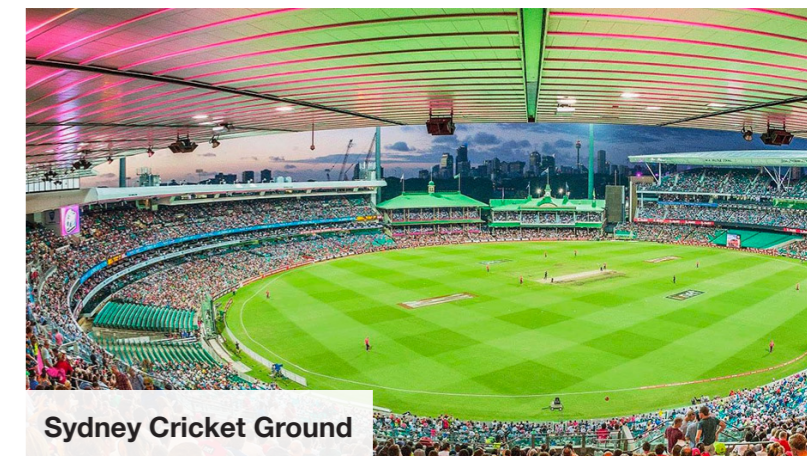

Sports & Recreation

classic
architectural group

Kardinia Park – GMHBA Stadium

Melbourne Park

Rod Laver Arena

Gabba

Goulburn Aquatic Centre

Sydney Cricket Ground