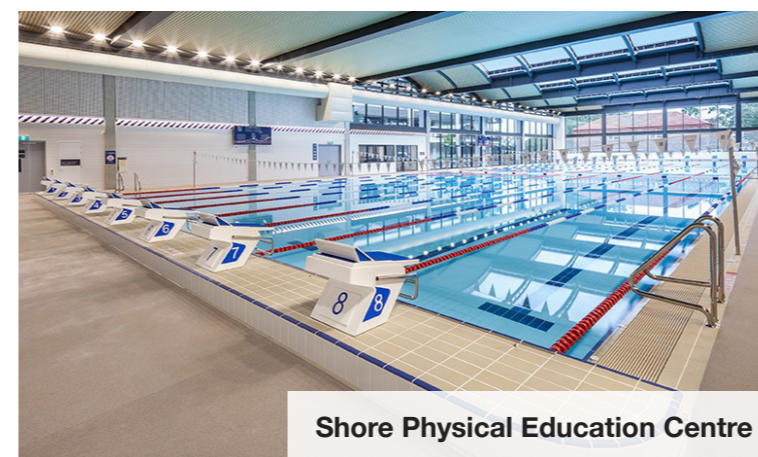

Sports & Recreation

classic
architectural group

Kardinia Park – GMHBA Stadium

Melbourne Park

Rod Laver Arena

Gabba

Goulburn Aquatic Centre

Sydney Cricket Ground

Stromlo Aquatic

Shore Physical Education Centre

Randwick Race Course

Who we work with

BATESSMART.

BUCHAN

TAYLOR

HUTCHINSON BUILDERS