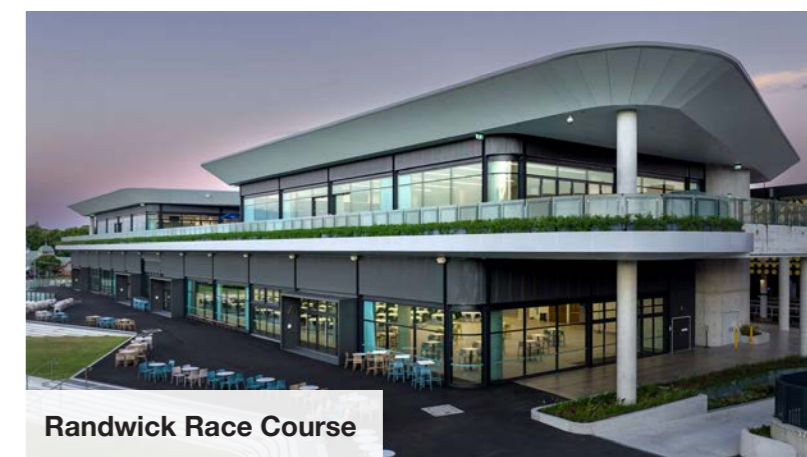

Sports & Recreation

classic
architectural group

Kardinia Park – GMHBA Stadium

Melbourne Park

Rod Laver Arena

Gabba

Goulburn Aquatic Centre

Sydney Cricket Ground

Stromlo Aquatic

Shore Physical Education Centre

Randwick Race Course

Who we work with

BATESSMART.

BUCHAN

TAYLOR

HUTCHINSON BUILDERS