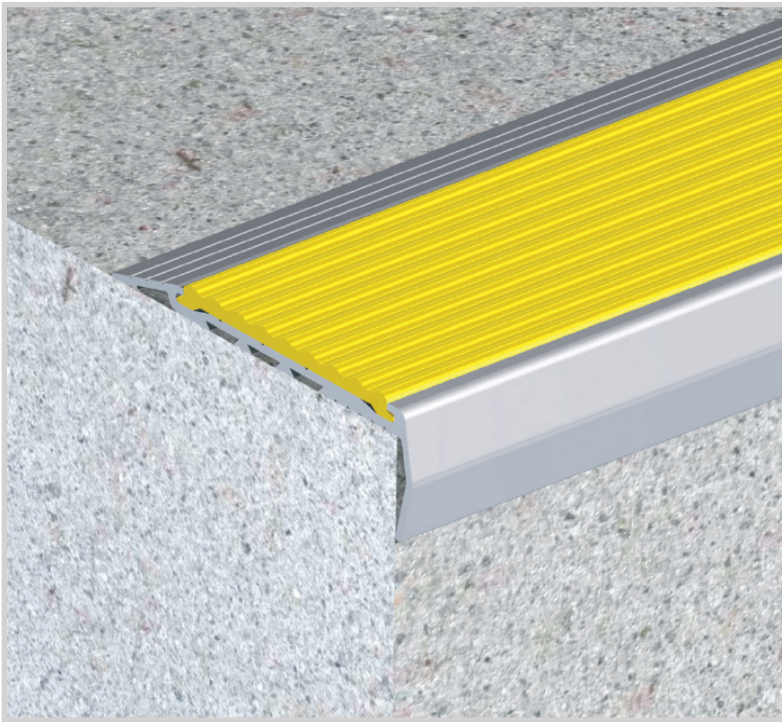

classic
architectural group

For Every Step

Classic Tredfx

SBR103

Aluminium Safety Stair Nosing for Surface Mount Applications

Popular, proven and endorsed, the Tredfx range continues to expand and improve. Loved and used by thousands since its inception, this range has stood the test of time. Ideal for retro-fitting as well as fitting to new staircases, the Tredfx range remains superior in quality, affordable in cost and useful in application. Fit to interior or exterior stairs for increased safety and enhanced aesthetics.

Features

- Interior and exterior use
- Ramped back, folded front
- Ribbed polymer insert
- Pre-drilled and countersunk

Application

Surface mount

Length:

5850mm
(Cut-to-length service available)

Insert Colours

Upon request

Aluminium Colours

LRV (Light Reflectance Value) available

P3 Slip resistance rating

Fire test report available

**LIFETIME
WARRANTY**

**INSTALLATION
SERVICES
AVAILABLE**