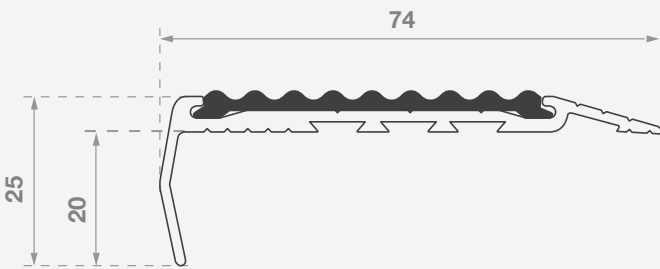

Aluminium Colours

LRV (Light Reflectance Value) available

P3 Slip resistance rating

Fire test report available

**LIFETIME
WARRANTY**

**INSTALLATION
SERVICES
AVAILABLE**