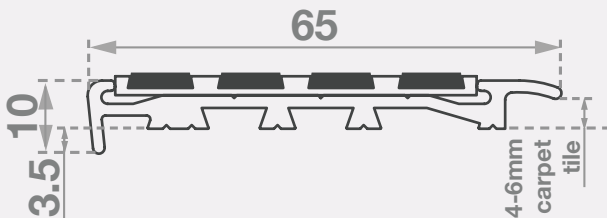

Insert Colours

Aluminium Colours

Upon request

LRV (Light Reflectance Value) available

P5 Slip resistance rating

Fire test report available

**LIFETIME
WARRANTY**

**INSTALLATION
SERVICES
AVAILABLE**