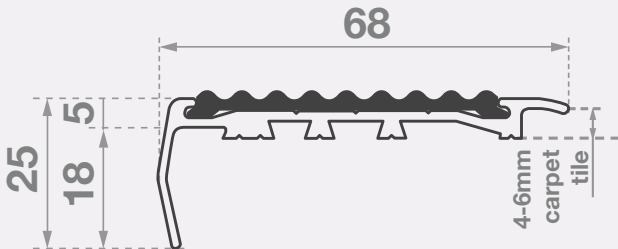

LRV (Light Reflectance Value) available

P3 Slip resistance rating

Fire test report available

**LIFETIME
WARRANTY**

**INSTALLATION
SERVICES
AVAILABLE**