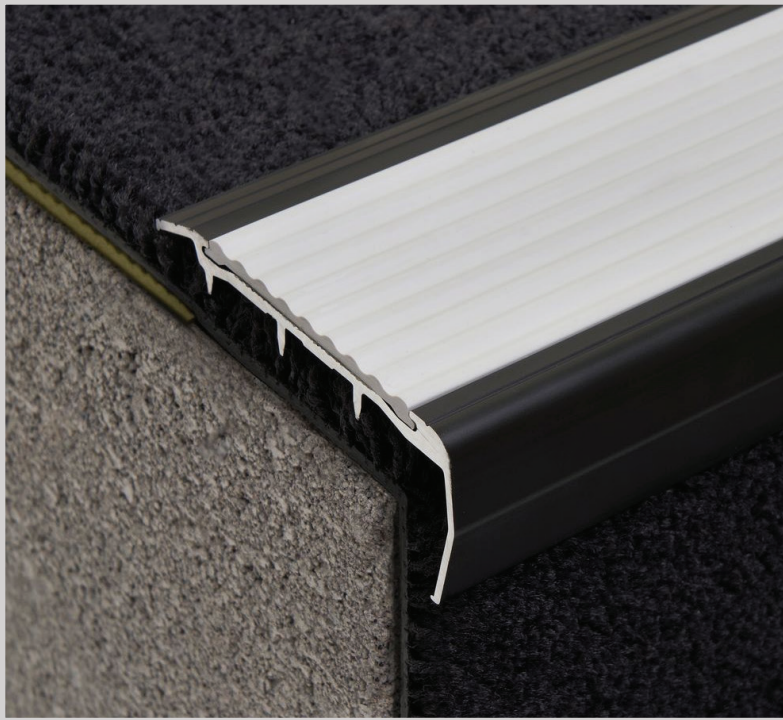

classic
architectural group

For Every Step

Classic Tredfx

PBC102

Aluminium Safety Stair Nosing for Broadloom Carpet Applications

Specifically developed for carpeted area applications, this range of Tredfx stair nosings look great, work well and are easy to install. With profiles to suit carpet with underlay, direct-stick carpet and carpet tiles, the range provides an effective interior safety solution. A huge offering of profile and insert colour combinations makes them suitable for use with any colour carpet.

Features

- Interior use
- Gripper back, folded front
- Ribbed polymer insert
- Pre-drilled and countersunk

Application

Carpet

Supply Includes:

Cut to size. Drilled with fixings. CA290 adhesive and polymer insert.

Length:

5850mm

Insert Colours

Aluminium Colours

LRV (Light Reflectance Value) available

P3 Slip resistance rating

Fire test report available

**LIFETIME
WARRANTY**