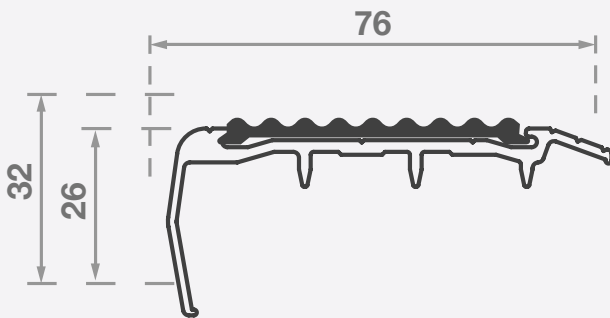

Features

- Interior use
- Gripper back, folded front
- Ribbed polymer insert
- Pre-drilled and countersunk

Application

Carpet

Supply Includes:

Cut to size. Drilled with fixings. CA290 adhesive and polymer insert.

Length:

5850mm

Insert Colours

Aluminium Colours

LRV (Light Reflectance Value) available

P3 Slip resistance rating

Fire test report available

**LIFETIME
WARRANTY**