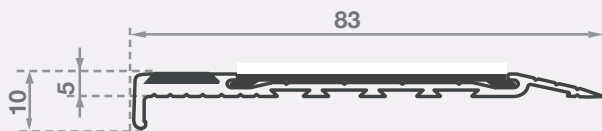

classic
architectural group

For Every Step

Classic Tredfx

LKR128

Aluminium Safety Stair Nosing for Surface Mount Applications

The Tredfx luminescent options are a popular choice for today's discerning market, these luminescent nosings are functional in both looks and purpose. Whilst making your staircase safer with a grit insert, the luminescent strip at the front ensures the nosing's visibility around the clock. Suitable for interior and exterior.

Features

- Interior and exterior use
- Ramped back, short raked front
- Luminescent and grit insert
- Pre-drilled and countersunk

Application

Surface mount

Supply Includes:

Cut to size. Drilled with fixings. CA290 adhesive and luminescent and grit inserts.

Length:

5850mm
(Cut-to-length service available)

Insert Colours

Aluminium Colours

 LRV (Light Reflectance Value) available

 P5 Slip resistance rating

 Fire test report available

**LIFETIME
WARRANTY**