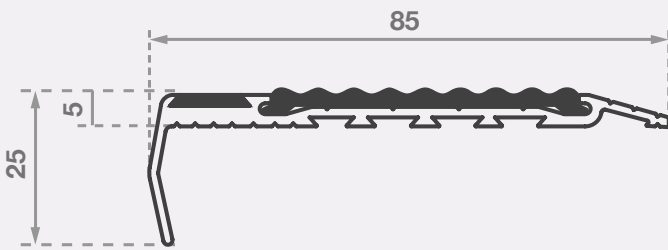

classic
architectural group

For Every Step

Classic Tredfx

LBR127

Aluminium Safety Stair Nosing for Surface Mount Applications

The Tredfx luminescent options are a popular choice for today's discerning market, these luminescent nosings are functional in both looks and purpose. Whilst making your staircase safer with the ribbed polymer slip-resistant insert, the luminescent strip at the front ensures the nosing's visibility around the clock. Suitable for interior applications.

Features

- Interior use
- Ramped back, folded front
- Luminescent and polymer inserts
- Pre-drilled and countersunk

Application

Surface mount

Supply Includes:

Cut to size. Drilled with fixings. CA290 adhesive and luminescent and polymer inserts.

Length:

5850mm

Insert Colours

Aluminium Colours

LRV (Light Reflectance Value) available

P3 Slip resistance rating

Fire test report available

**LIFETIME
WARRANTY**