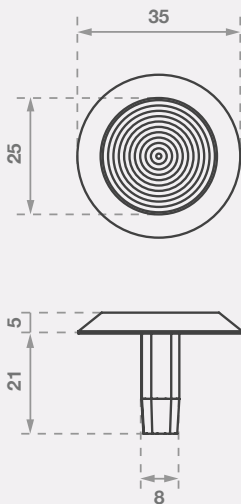

classic
architectural group

For Every Step

Classic Tredfx

AH10N

Aluminium TGSI Individual Tactile

The Aluminium looks so good, it can be mistaken for the stainless steel. The perfect choice for the budget conscious buyer. Natural aluminium is the popular choice but other colours are available by special order.

Features

- Grooved 10 ring top only
- Rear nylon stud
- Sloped sides for safe transition

Application

Interior

Colours

Silver

Upon request

Bronze

LRV Guide

Colour	Dry	Wet
Silver	61.2	60.1
Bronze	20.1	17.4

**LIFETIME
WARRANTY**

**INSTALLATION
SERVICES
AVAILABLE**

**NCC
COMPLIANT**

**AS1428
COMPLIANT**

LRV (Light Reflectance Value) available

P4 Slip resistance rating

Fire resistant