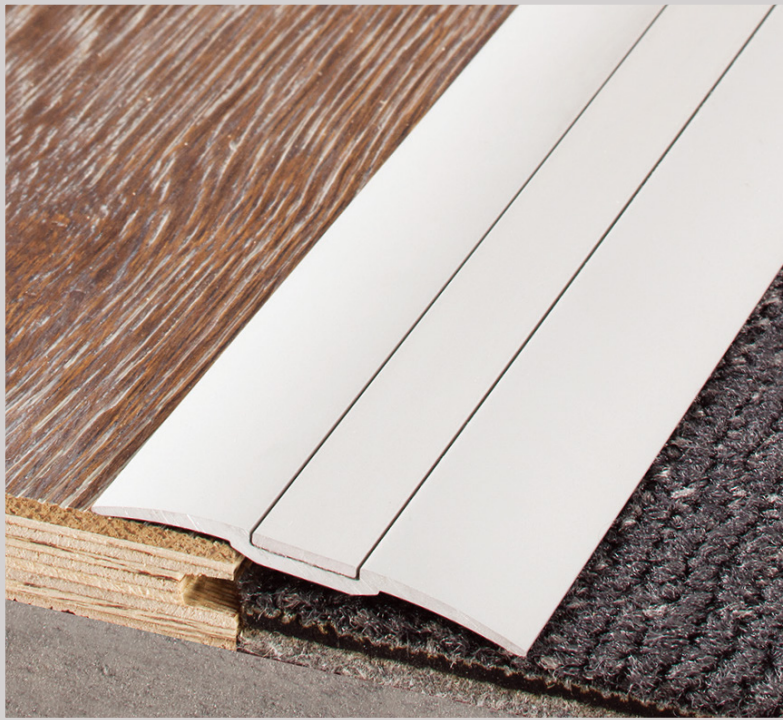

classic
architectural group

For Every Step

Classic Tredfx

CSA Series

Aluminium Floor Cover Strip

Tredfx CSA series floor strips are designed for smooth transition between different flooring surfaces. These cover strips are of a solid design for commercial installations, but would also suit domestic applications. Suitable for: Commercial and domestic applications, schools, retail, public housing and offices. Will facilitate wheel chair/trolley access between rooms with vinyl flooring and carpeted corridors e.g. in Medical centres.

Features

- Solid design for commercial installations, but would also suit domestic applications
- Designed for smooth transition between different floor surfaces
- Concealed fixing with self adhesive aluminium strip
- Supplied complete with fixings

Application

For transitions between floor finishes of different levels, to be installed over the top of the floor finish.

Length
3650mm

Width
75mm

Height
5.5mm

Colour

Aluminium

**LIFETIME
WARRANTY**