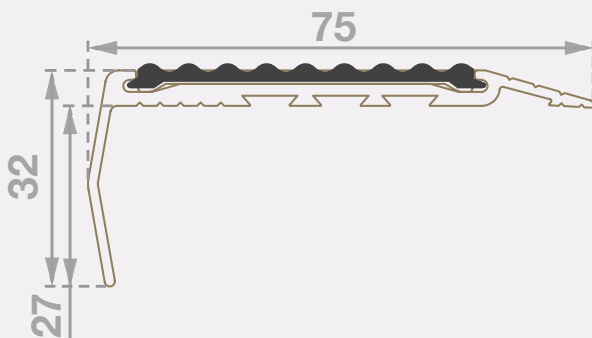

LRV (Light Reflectance Value) available

P3 Slip resistance rating

Fire test report available

**LIFETIME
WARRANTY**

**INSTALLATION
SERVICES
AVAILABLE**