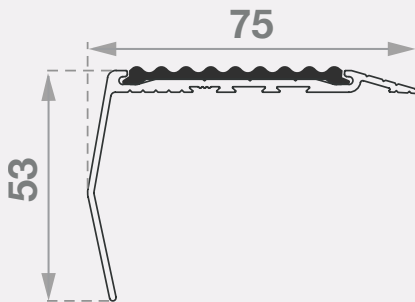

LRV (Light Reflectance Value) available

P3 Slip resistance rating

Fire test report available

**LIFETIME
WARRANTY**

**INSTALLATION
SERVICES
AVAILABLE**