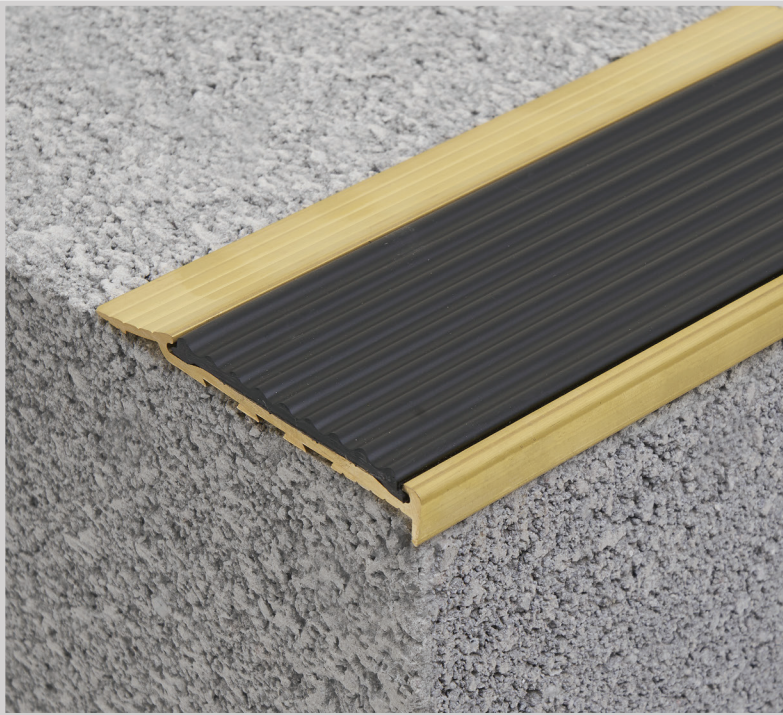

classic
architectural group

For Every Step

Classic Tredfx

SBR104-H

Solid Brass Safety Stair Nosing for Surface Mount Applications

Popular, proven and endorsed, the Classic Tredfx range is now available in solid brass, with a stair nosing option to suit any type of application. With its rich, lustrous golden hue, brass effortlessly creates an immediate focal point in any building. Easy on the eyes and practical, our solid brass stair nosings age gracefully. Ideal for retro-fitting as well as fitting to new staircases, Classic Tredfx Brass is suitable for interior and exterior environments for increased safety and enhanced aesthetics.

Features

- Premium solid brass
- Interior and exterior use
- Ramped back, short raked front, pre-drilled and countersunk
- Ribbed polymer insert

Application

Surface mount

Supply Includes:

Cut to size. Drilled with fixings. CA290 adhesive and polymer insert.

Length:

3650 mm

Insert Colours

Upon request

Solid Brass Colours

Natural Brass

**LIFETIME
WARRANTY**

**INSTALLATION
SERVICES
AVAILABLE**