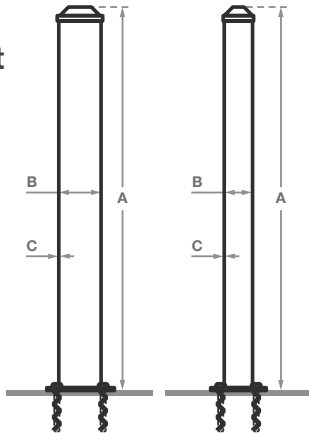

# P/C Bollards Surface Mount

Ø140 Post  
Ø240 Baseplate

Ø90 Post  
Ø190 Baseplate

SURFACE MOUNT