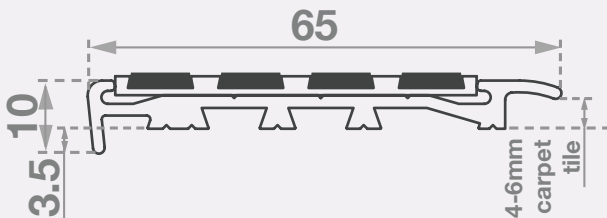

Features

- Interior use
- Gripper back, short raked front
- Grit insert
- Pre-drilled and countersunk

Application

Carpet / Rubber (suits 4-6mm thickness)

Supply Includes:

Cut to size. Drilled with fixings. CA290 adhesive and grit insert.

Length:

5850mm
(Cut-to-length service available)

Insert Colours

Aluminium Colours

Upon request

LRV (Light Reflectance Value) available

P5 Slip resistance rating

Fire test report available