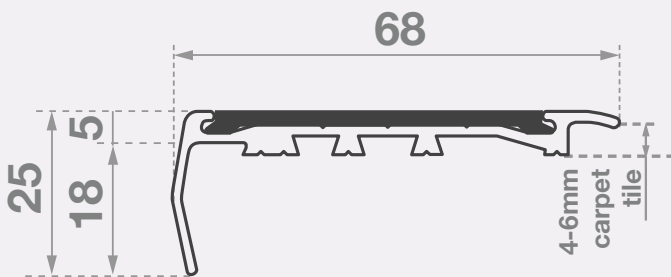

Features

- Interior use
- Gripper back, folded front
- Grit insert
- Pre-drilled and countersunk

Application

Carpet / Rubber

Supply Includes:

Cut to size. Drilled with fixings. CA290 adhesive and grit insert.

Length:

5850mm
(Cut-to-length service available)

Insert Colours

Aluminium Colours

Upon request

LRV (Light Reflectance Value) available

P5 Slip resistance rating

Fire test report available