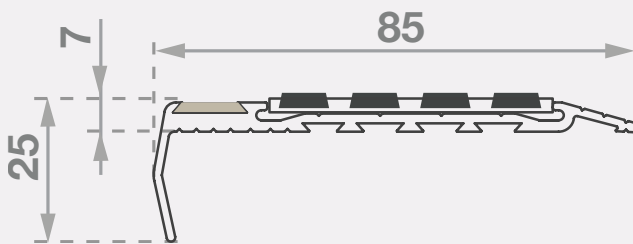

Features

- Interior and exterior use
- Ramped back, folded front
- Luminescent and grit insert
- Pre-drilled and countersunk

Application

Surface mount

Supply Includes:

Cut to size. Drilled with fixings. CA290 adhesive and luminescent and grit inserts.

Length:

5850mm
(Cut-to-length service available)

Insert Colours

Aluminium Colours

Upon request

LRV (Light Reflectance Value) available

P5 Slip resistance rating

Fire test report available