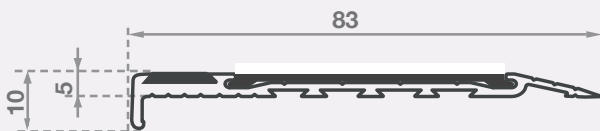

Aluminium Colours

LRV (Light Reflectance Value) available

P5 Slip resistance rating

Fire test report available

**LIFETIME
WARRANTY**

**INSTALLATION
SERVICES
AVAILABLE**