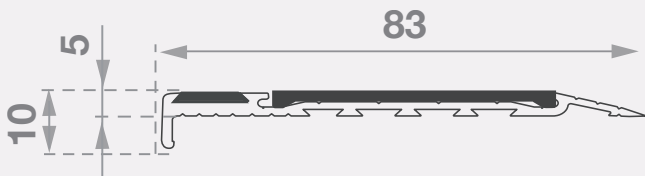

classic
architectural group

For Every Step

Classic Tredfx

LKR128

Aluminium Safety Stair Nosing for Surface Mount Applications

The Tredfx luminescent options are a popular choice for today's discerning market, these luminescent nosings are functional in both looks and purpose. Whilst making your staircase safer with a grit insert, the luminescent strip at the front ensures the nosing's visibility around the clock. Suitable for interior and exterior.

Features

- Interior and exterior use
- Ramped back, short raked front
- Pre-drilled and countersunk
- Luminescent and grit insert
- Luminescent strip achieves 242 mcd/m² at 10 minutes

Application

Surface mount

Supply Includes:

Cut to size. Drilled with fixings. CA290 adhesive and luminescent and grit inserts.

Length:

5850mm
(Cut-to-length service available)

Insert Colours

Aluminium Colours

LRV (Light Reflectance Value) available