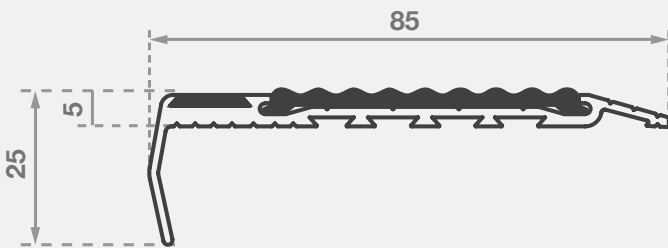

Aluminium Colours

LRV (Light Reflectance Value) available

P3 Slip resistance rating

Fire test report available

**LIFETIME
WARRANTY**

**INSTALLATION
SERVICES
AVAILABLE**