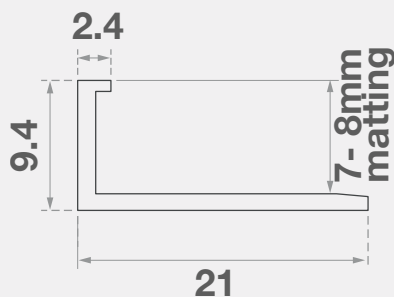

Aluminium Colours

Natural

Upon Request: Black

**LIFETIME
WARRANTY**

**INSTALLATION
SERVICES
AVAILABLE**

Fire resistant