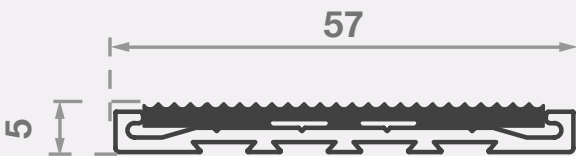

Aluminium Colours

Black
Upon request

Bronze Saffron Gold

**LIFETIME
WARRANTY**

**INSTALLATION
SERVICES
AVAILABLE**

**NCC
COMPLIANT**

**AS1428
COMPLIANT**

LRV (Light Reflectance Value) available

P4 Slip resistance rating

Fire resistant