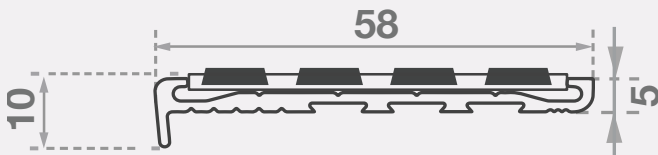

Insert Colours

Aluminium Colours

Upon request

LRV (Light Reflectance Value) available

P5 Slip resistance rating

Fire test report available

**LIFETIME
WARRANTY**

**INSTALLATION
SERVICES
AVAILABLE**