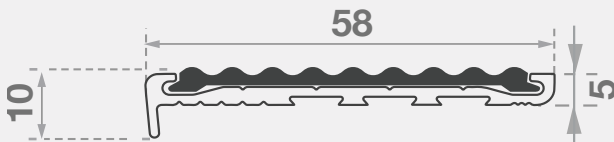

Features

- Interior and exterior use
- Ribbed polymer insert
- Square back, short raked front

Application

Rebated - Timber / Tile

Length

5850mm
(Cut-to-length service available)

Insert Colors

Aluminium Colours