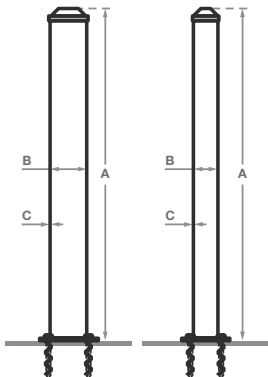

Galvanised Bollards Surface Mount

Ø140 Post
Ø240 Baseplate

Ø90 Post
Ø190 Baseplate

SURFACE MOUNT