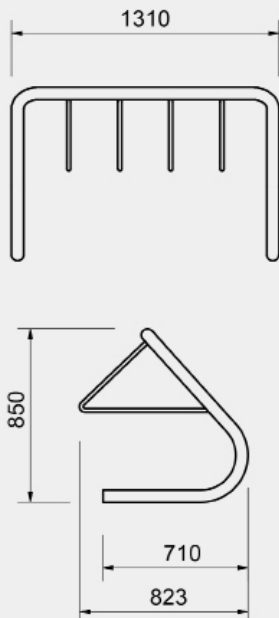

Features

- Single or double sided access
- Heavy duty steel or 316 stainless steel welded construction
- Easy installation process

Application

Surface Mount.

Single side access - 3 bikes using inside bays and 1 bike on each outside rail, total of 5 spaces.

Double sided access - 1 bike alternating on inside bays (entering from each side) and 1 bike on each outside rail, total of 7 spaces.

Finish

Galvanised Stainless Steel

**LIFETIME
WARRANTY**

**INSTALLATION
SERVICES
AVAILABLE**