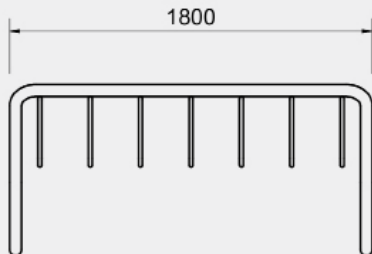

Finish

Galvanised   Stainless Steel

**LIFETIME
WARRANTY**

**INSTALLATION
SERVICES
AVAILABLE**