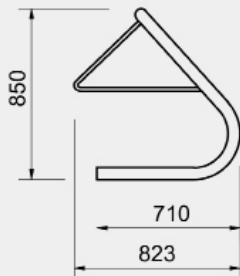

Finish

Galvanised   Stainless Steel

**LIFETIME
WARRANTY**

**INSTALLATION
SERVICES
AVAILABLE**