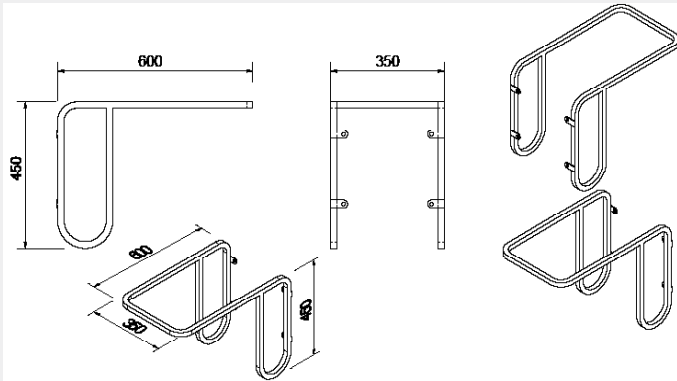

Finish

Black

Code	Description	Material	Height (mm)	Width (mm)	Length (mm)
SR93BWM	Horizontal Wall Mount Bike Rack	Black Powder Coated	450	350	600

**LIFETIME
WARRANTY**

**INSTALLATION
SERVICES
AVAILABLE**

Powder coated

Easy installation