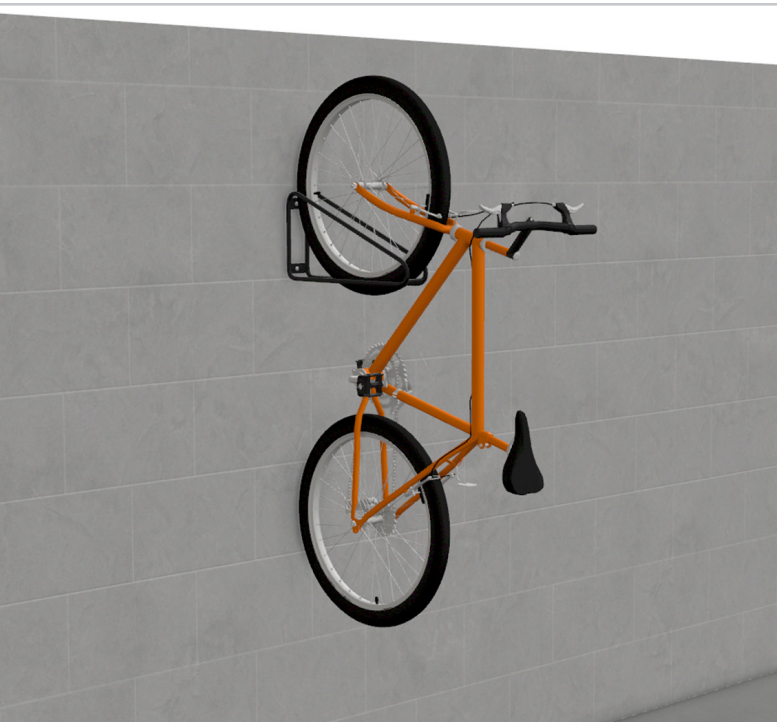

classic
architectural group

For Every Step®

Classic

EziHold™ Tri Wall Mounted

Triangular Cradle Bike Rack

The EziHold™ Tri Wall Mounted is a high-density bike storage system designed for maximum space efficiency. It can be installed individually or in larger clusters, making it ideal for car parks, bike storage rooms, and other indoor or covered areas. The EziHold™ Tri Wall Mounted features a gentle cradle for the front wheel, ensuring bike safety and easy access for parking. It can be mounted directly onto existing walls or opt for the EziHold™ Tri Post Mounted for added versatility.

Features

- Robust wall-mounted bike rack made from durable, hot-dip galvanised mild steel.
- Securely holds one full-size bicycle.
- Versatile for indoor and outdoor use.

Application

Wall Mount

Finish

Black