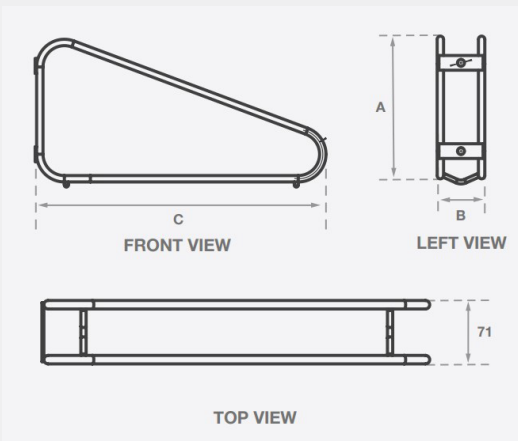

Finish

Black

NCC
COMPLIANT

AS2890
COMPLIANT

LIFETIME
WARRANTY

INSTALLATION
SERVICES
AVAILABLE

Powder coated (optional)

Easy installation