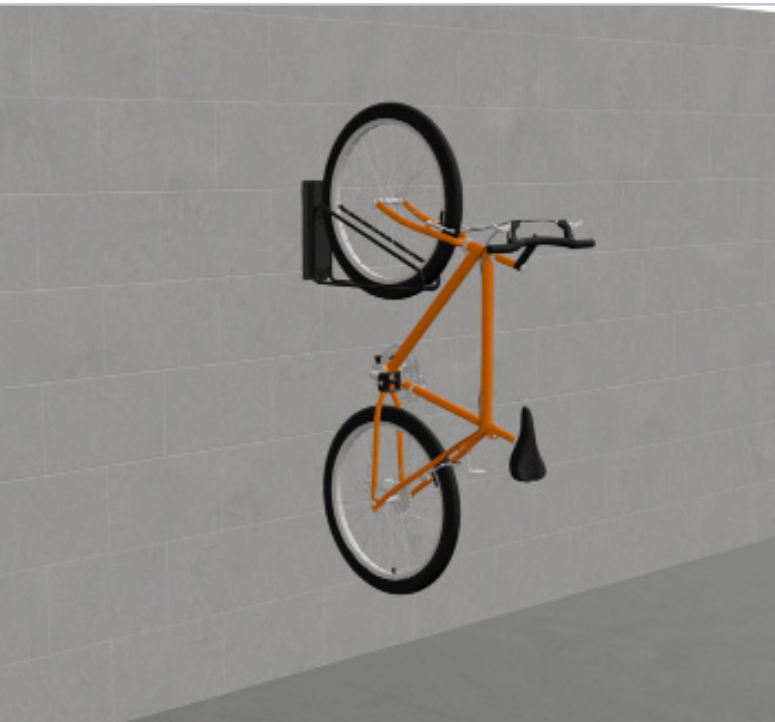

classic
architectural group

For Every Step®

Classic

EziHold™ Swivel Wall Mounted

Dynamic Triangular Cradle Bike Rack

This rack combines style with smart functionality through its unique hinge design, allowing the rack to swivel smoothly from side to side. This dynamic feature minimises required spacing between racks to just 400mm, meeting Australian Standards for bike storage (AS2890.3) while maximising storage capacity. The innovative cradle securely holds the front wheel, making it easy to lock both the wheel and frame for added security. Perfect for compact, efficient bike storage solutions.

Please note: This product has a 12 week lead time

Features

- Features a unique hinge design that allows smooth side-to-side swiveling, reducing required spacing to 400mm and meeting AS2890.3 standards.
- Maximises storage capacity while ensuring compliance with Australian bike storage standards.
- Innovative cradle securely holds the front wheel, enabling easy locking of both wheel and frame for enhanced security.
- Ideal for compact and efficient bike storage solutions.

Application

Wall Mounted