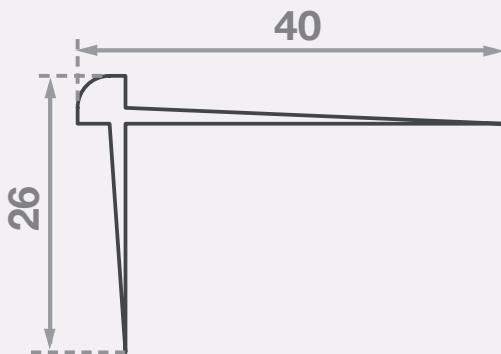

**LIFETIME
WARRANTY**

**INSTALLATION
SERVICES
AVAILABLE**

Fire resistant