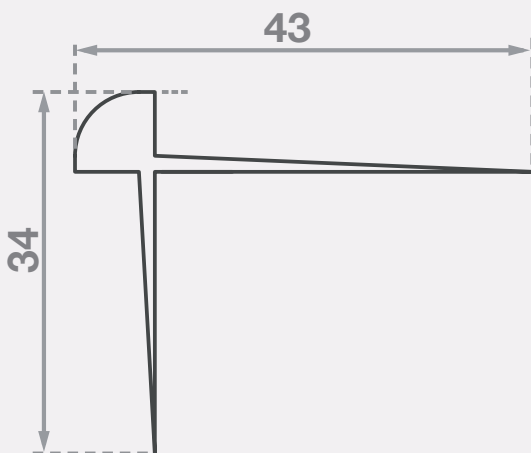

classic
architectural group

For Every Step

Classic Tredfx

ETC6

Edge Trim, 3mm

Features

- Edge trim for carpet and tile
- Provides a solid and clean finish at horizontal and vertical junctions

Specifications

Length

3300mm

Size

6mm x 43mm x 34mm

Edge

Trim, 6mm

Colour

Natural (clear anodised)