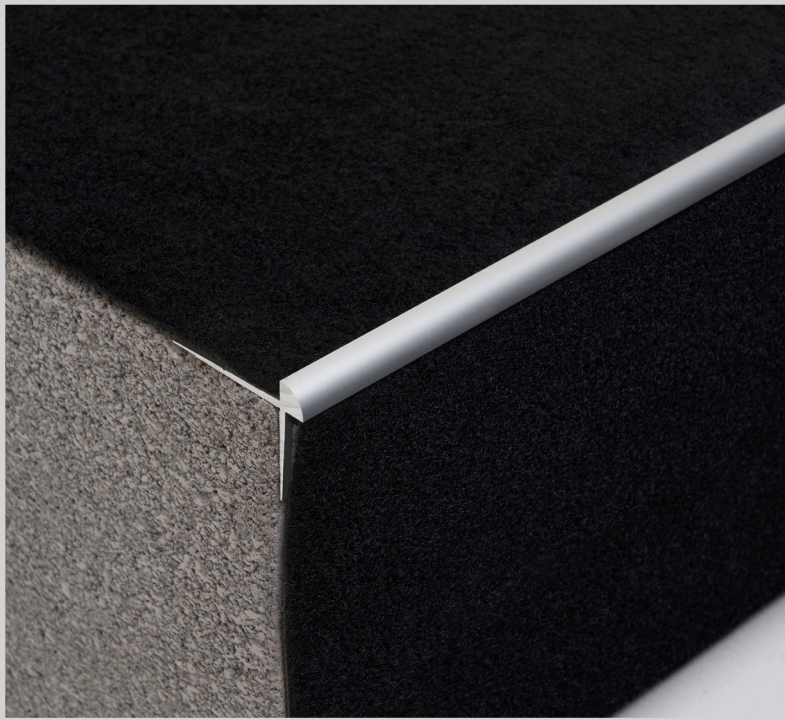

classic
architectural group

For Every Step

Classic Tredfx

ETC6

Edge Trim, 3mm

Features

- Edge trim for carpet and tile
- Provides a solid and clean finish at horizontal and vertical junctions

Specifications

Length

3300mm

Size

6mm x 43mm x 34mm

Edge

Trim, 6mm

Colour

Natural (clear anodised)