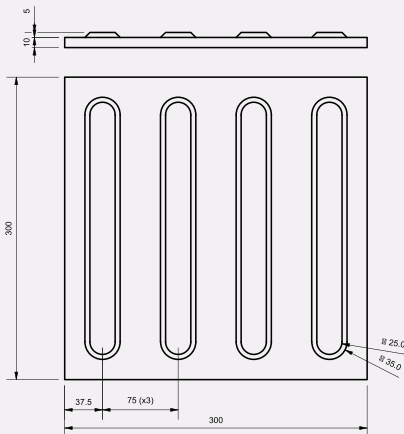

classic
architectural group

For Every Step

Classic Tredfx

CD49

Ceramic TGSi Directional Tactile Tile Format

The CD49 tactile indicators is a directional 300 x 300 square tile with a non-slip textured top. A permanent inlaid tactile solution. Designed to be installed in all public pedestrian locations such as bus stops, pedestrian crossings, stairways, ramp etc. Suitable for a variety of substrates including concrete, ceramic stone etc.

Features

- 300mm x 300mm tactile tile
- Non-slip textured top
- UV stabilised
- For safe transportation sold in carton quantity multiples of 11

Application

Interior and exterior

Colours

LRV Guide

Colour	Dry	Wet
Charcoal	9.9	7.7
Yellow	33.5	33.0
Ivory	44.7	44.0